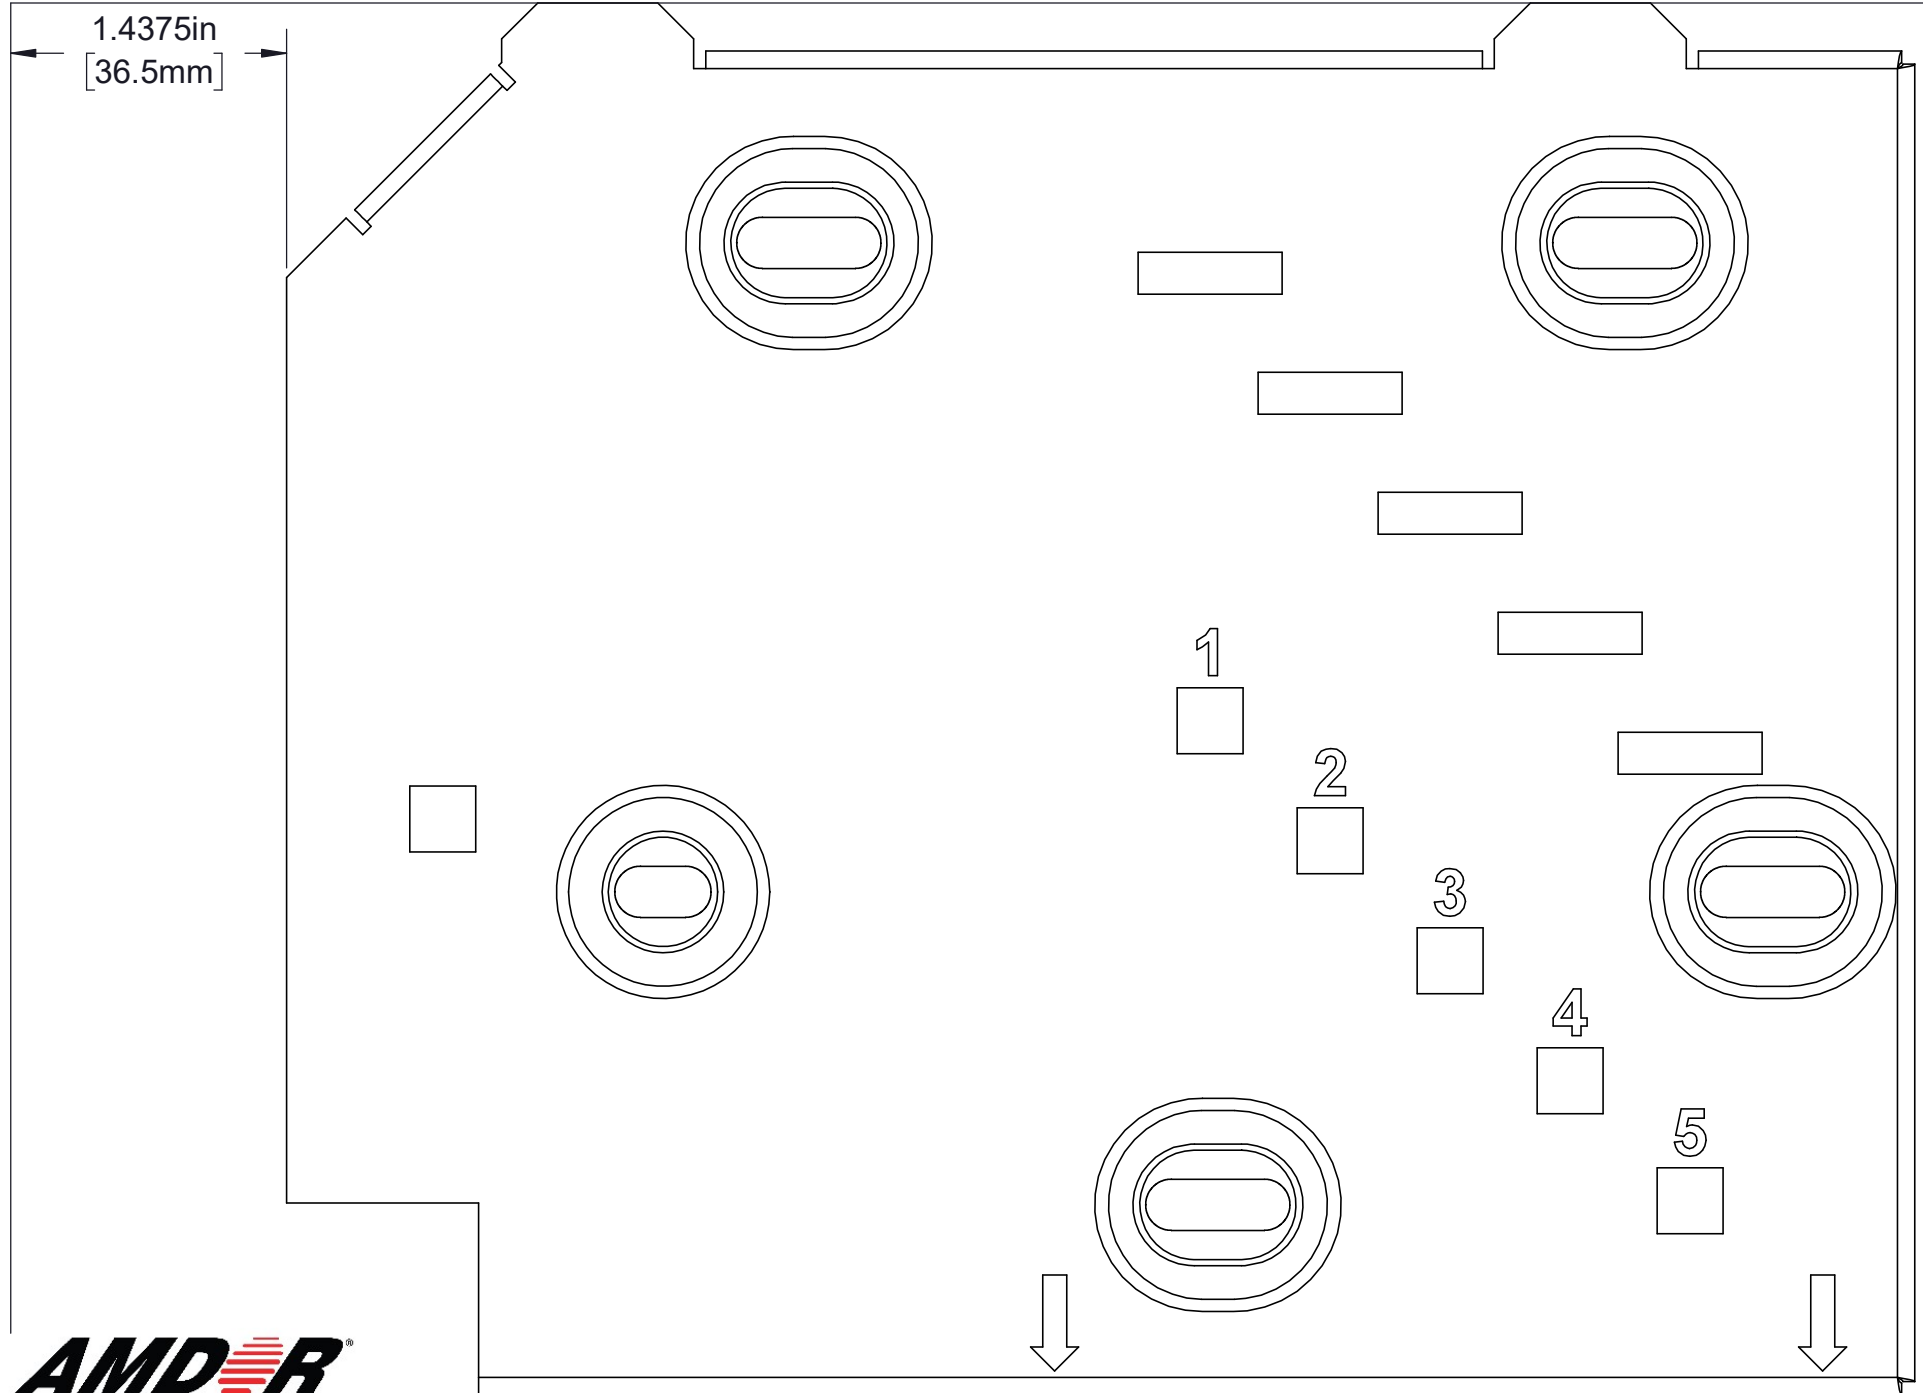

LEFT HAND SIDE
TOP INSIDE OF COMPARTMENT

FRONT EDGE OF COMPARTMENT

1.4375in
[36.5mm]

RIGHT HAND SIDE
TOP INSIDE OF COMPARTMENT