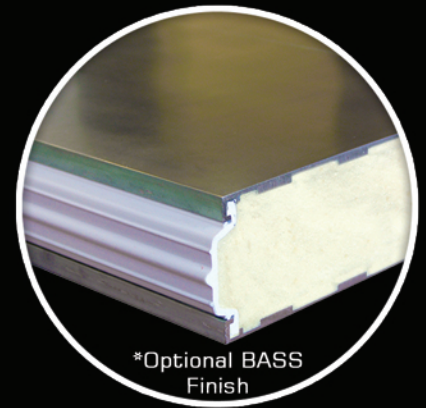

WHITING's most durable insulated roll-up door

.07" puncture resistant extruded aluminum panels

Smooth finish provides ideal branding capabilities

HD 5600 bottom roller brackets

Double sealed panel joints

Available with a bright annealed stainless steel (BASS) finish