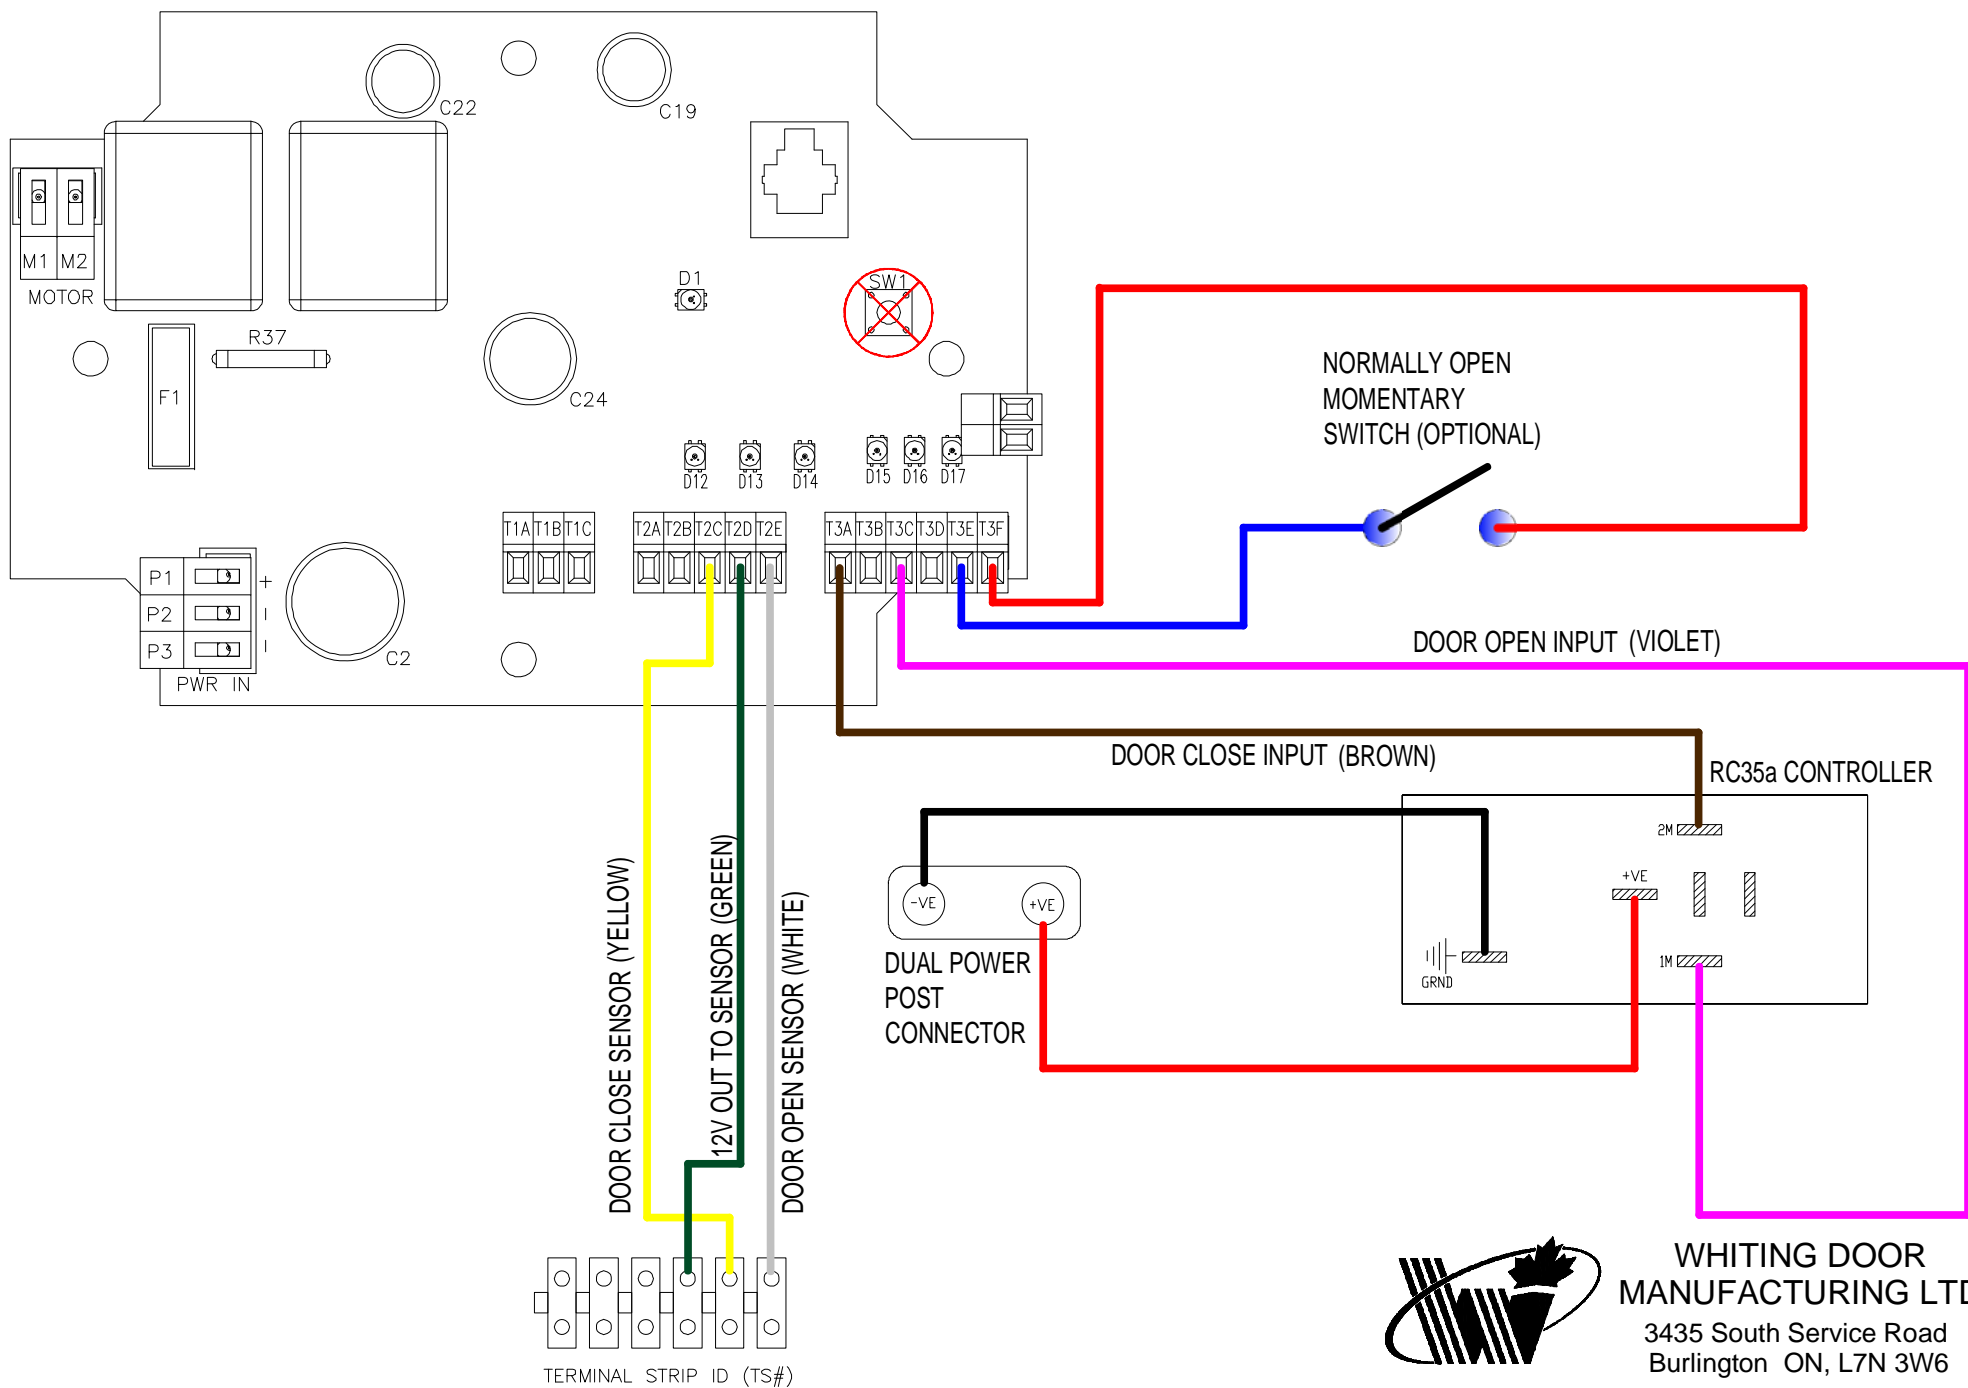

RC35a CONTROLLER AND SWITCH INSTALLATION SCHEMATIC

**WHITING DOOR
MANUFACTURING LTD.**
3435 South Service Road
Burlington ON, L7N 3W6