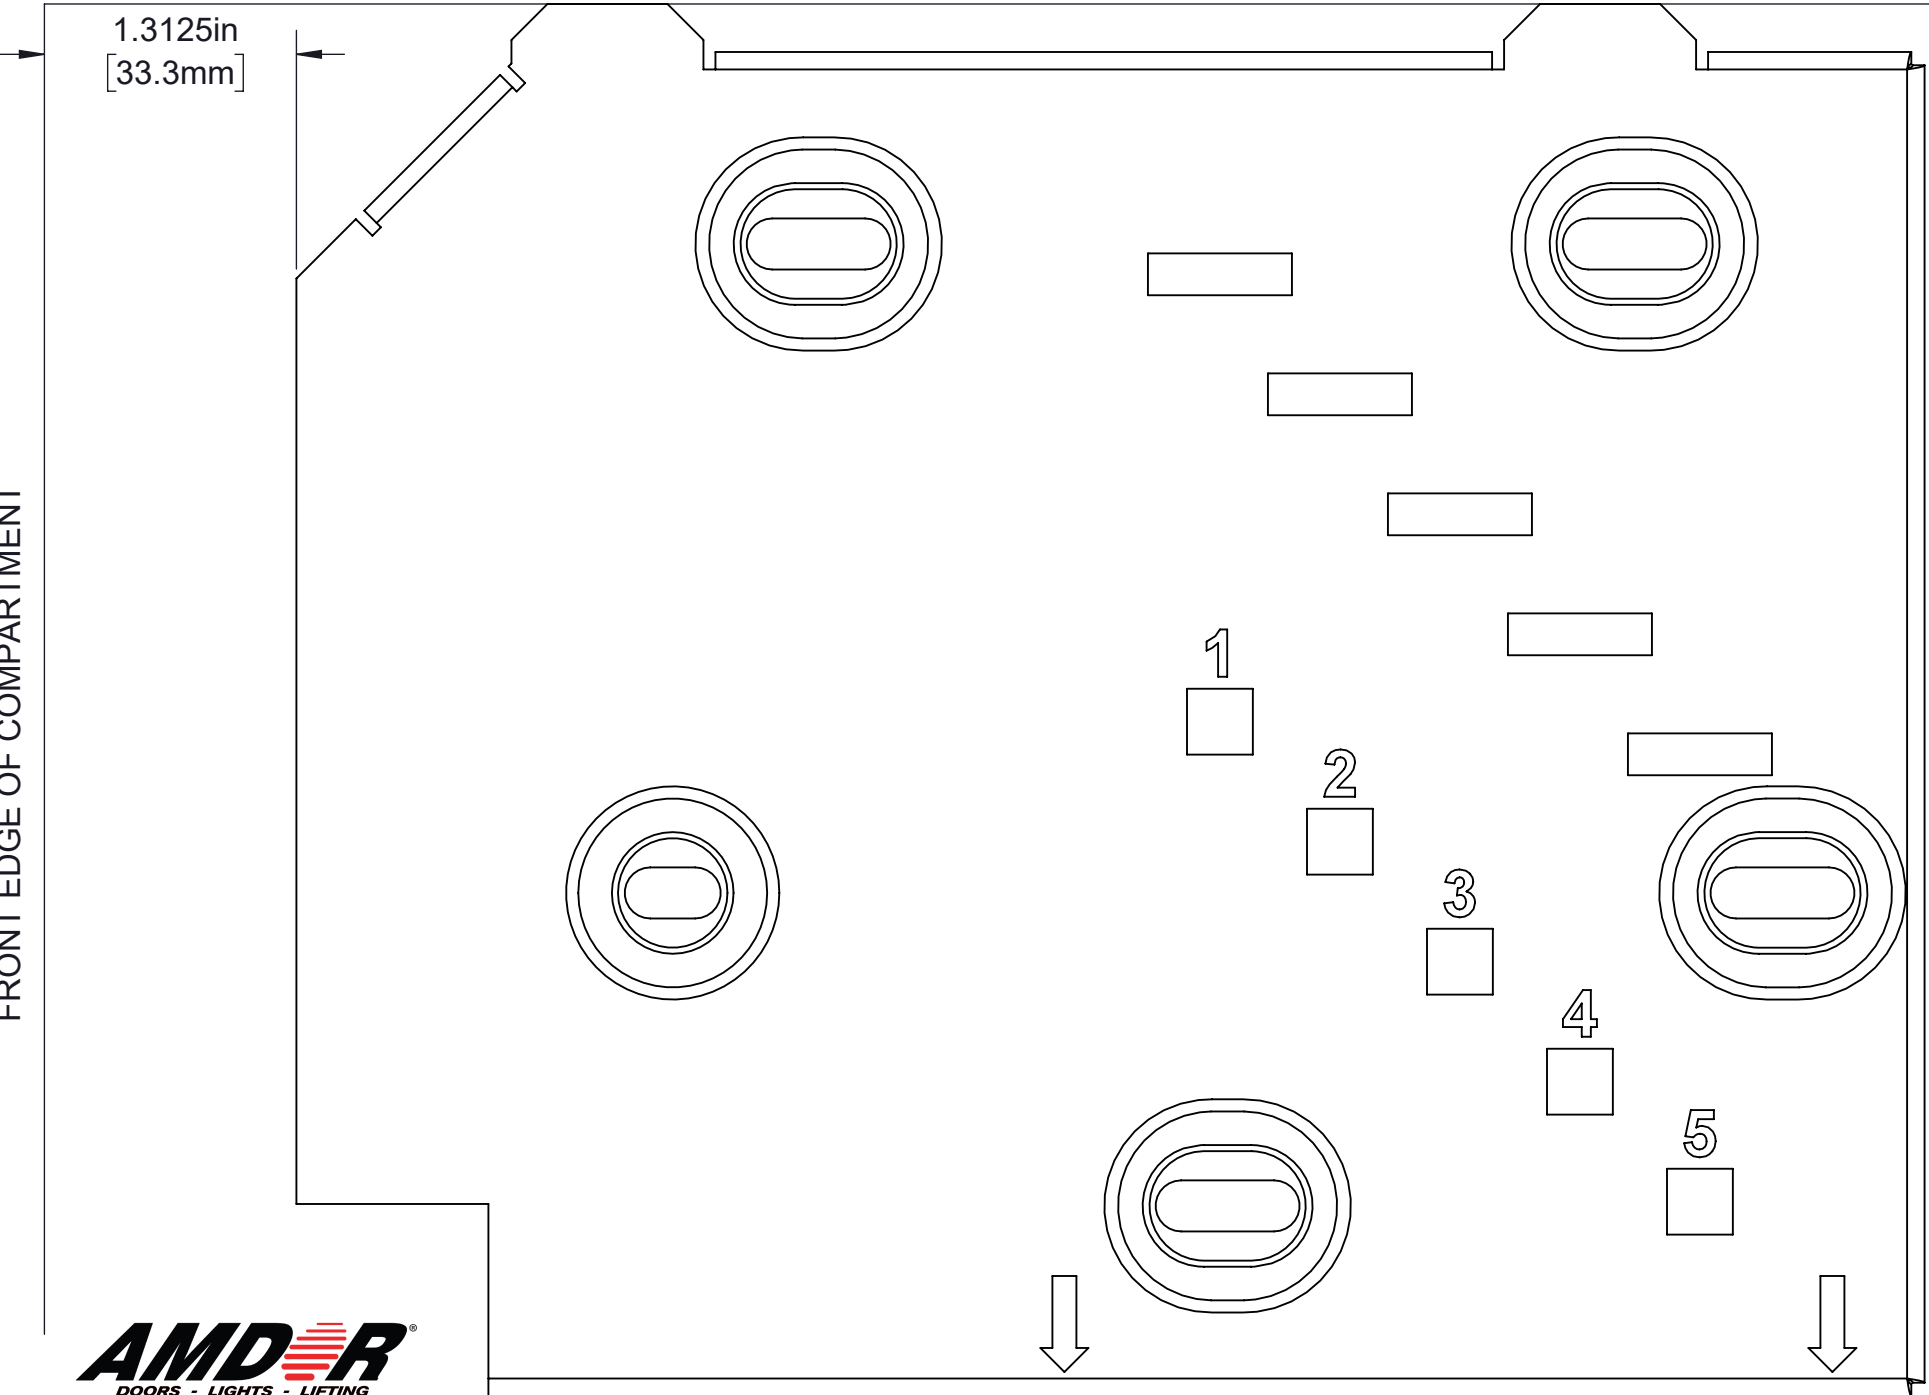

LEFT HAND SIDE
TOP INSIDE OF COMPARTMENT

1.3125in
[33.3mm]

FRONT EDGE OF COMPARTMENT

RIGHT HAND SIDE
TOP INSIDE OF COMPARTMENT

1.3125in
[33.3mm]

FRONT EDGE OF COMPARTMENT